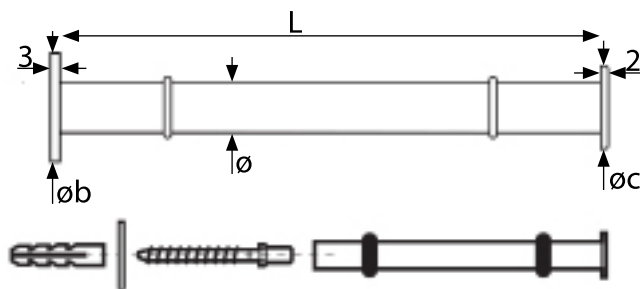

Shelf Supports

Ref. No.	ø mm	øb mm	øc mm	L mm	Inches	Box
62121-38	12	25	20	102	4-3/4	10
62123-38	12	25	20	150	5-7/8	10
62125-38	12	25	20	200	7-7/8	10
62141-38	14	35	23	150	5-7/8	10
62143-38	14	35	23	200	7-7/8	10
62145-38	14	35	23	240	9-7/16	10
62147-38	14	35	23	300	11-13/16	10
62201-38	20	45	30	200	7-7/8	10
62203-38	20	45	30	250	9-13/16	10
62205-38	20	45	30	300	11-13/16	10

Fasteners included • AISI 304 Stainless Steel with a brushed finish with rubber rings