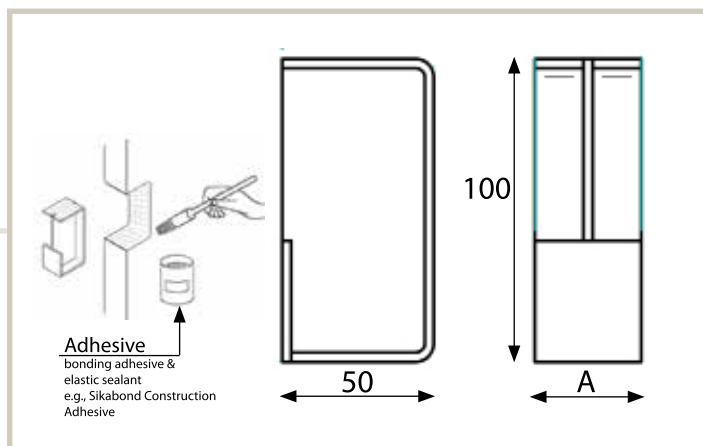

BRUSHED STAINLESS STEEL

KUBE Sliding Door Pulls

| Ref. No. | A mm | A inches | Box |
|----------|------|----------|-----|
| 96110-38 | 10 | 3/8 | 1 |
| 96135-38 | 35 | 1-3/8 | 1 |
| 96140-38 | 40 | 1-9/16 | 1 |
| 96145-38 | 45 | 1-3/4 | 1 |
| 96150-38 | 50 | 1-15/16 | 1 |

A = Door width

Affix with adhesive (not included) • AISI 304 Stainless Steel with a brushed finish

| | | |
|----------------------------|-----|-------|
| *finish on stainless steel | 386 | black |
| | 387 | white |

| Ref. No. | A mm | A inches | Box |
|----------|------|----------|-----|
| 96135-* | 35 | 1-3/8 | 1 |
| 96140-* | 40 | 1-9/16 | 1 |

A = Door width

Affix with adhesive (not included) • AISI 304 Stainless Steel