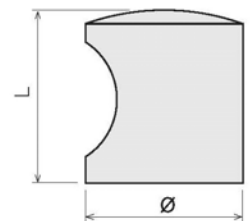

Ref. No	CC mm	L mm	L in	Box
19303-383	64	96	3-3/4"	25
19359-383	128	160	6-5/16"	10
19361-383	192	224	8-13/16"	10

Ref. No	CC mm	L mm	L in	H mm	Box
10000-383	96	106	4-3/16"	35	25
10060-383	160	170	6-11/16"	35	25
10062-383	224	234	9-3/16"	35	10

Ref. No	Ø mm	Ø in	L mm	L in	Box
9743-383	20	13/16"	28	1-1/8"	25

Stainless Steel AISI 304 with Gold PVD Finish
Fasteners Included