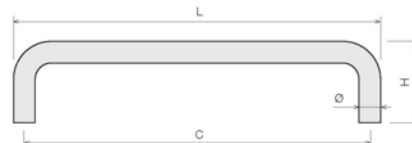

Ref. No	CC mm	L mm	L in	Box
19303-383	64	96	3-3/4"	25
19359-383	128	160	6-5/16"	10
19361-383	192	224	8-13/16"	10

Ref. No	CC mm	L mm	L in	H mm	Box
10000-383	96	106	4-3/16"	35	25
10060-383	160	170	6-11/16"	35	25
10062-383	224	234	9-3/16"	35	10

Ref. No	Ø mm	Ø in	L mm	L in	Box
9743-383	20	13/16"	28	1-1/8"	25

Stainless Steel AISI 304 with Gold PVD Finish
Fasteners Included