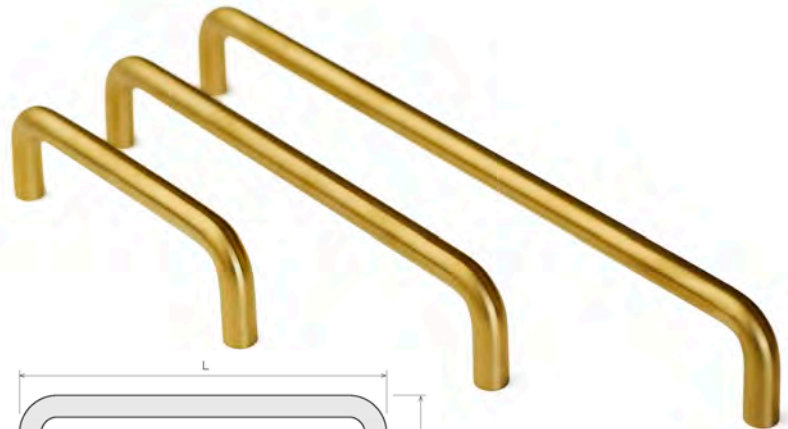

Ref. No	CC mm	L mm	L in	Box
19303-383	64	96	3-3/4"	25
19359-383	128	160	6-5/16"	10
19361-383	192	224	8-13/16"	10

Ref. No	CC mm	L mm	L in	H mm	Box
10000-383	96	106	4-3/16"	35	25
10060-383	160	170	6-11/16"	35	25
10062-383	224	234	9-3/16"	35	10

Ref. No	Ø mm	Ø in	L mm	L in	Box
9743-383	20	13/16"	28	1-1/8"	25

Stainless Steel AISI 304 with Gold PVD Finish
Fasteners Included