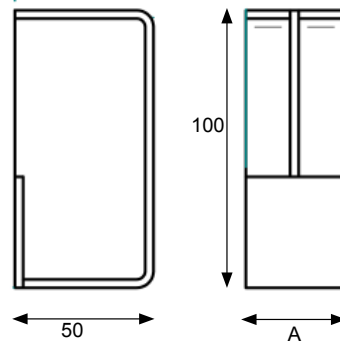

Ref. No.	A mm	A inches	B mm	Box
96035 - 386	35	1-3/8	39	1
96040 - 386	40	1-9/16	44	1
96045 - 386	44.5	1-3/4	48.5	1

*NEW Size!*

*NEW!*

Ref. No.	A mm	A inches	Box
96135SQEDGE - 386	35	1-3/8	1
96140SQEDGE - 386	40	1-9/16	1
96145SQEDGE - 386	44.5	1-3/4	1

Ref. No.	A mm	A inches	Box
96635SQEDGE - 386	35	1-3/8	1
96640SQEDGE - 386	40	1-9/16	1
96645SQEDGE - 386	44.5	1-3/4	1

Ref. No.	A mm	A inches	Box
96135 - 386	35	1-3/8	1
96140 - 386	40	1-9/16	1

**Adhesive**  
bonding adhesive &  
elastic sealant  
e.g., Sikabond Construction  
Adhesive

386 = Black Powder Coating  
A = Door width

Affix with adhesive (not included) • AISI 304 Stainless Steel