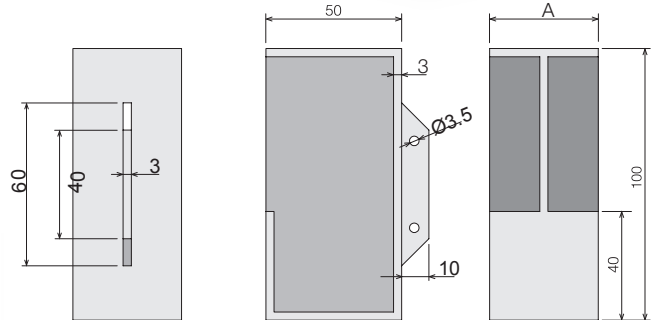

Ref. No.	A mm	A inches	B mm	Box
96035 - 386	35	1-3/8	39	1
96040 - 386	40	1-9/16	44	1
96045 - 386	44.5	1-3/4	48.5	1

*NEW Size!*

*NEW!*

Ref. No.	A mm	A inches	Box
96135SQEDGE - 386	35	1-3/8	1
96140SQEDGE - 386	40	1-9/16	1
96145SQEDGE - 386	44.5	1-3/4	1

Ref. No.	A mm	A inches	Box
96635SQEDGE - 386	35	1-3/8	1
96640SQEDGE - 386	40	1-9/16	1
96645SQEDGE - 386	44.5	1-3/4	1

Ref. No.	A mm	A inches	Box
96135 - 386	35	1-3/8	1
96140 - 386	40	1-9/16	1

**Adhesive**  
bonding adhesive &  
elastic sealant  
e.g., Sikabond Construction  
Adhesive

386 = Black Powder Coating  
A = Door width

Affix with adhesive (not included) • AISI 304 Stainless Steel