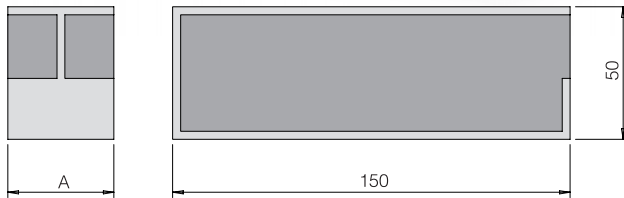

Ref. No.	A mm	A inches	B mm	Box
96035 - 386	35	1-3/8	39	1
96040 - 386	40	1-9/16	44	1
96045 - 386	44.5	1-3/4	48.5	1

*NEW Size!*

*NEW!*

Ref. No.	A mm	A inches	Box
96135SQEDGE - 386	35	1-3/8	1
96140SQEDGE - 386	40	1-9/16	1
96145SQEDGE - 386	44.5	1-3/4	1

Ref. No.	A mm	A inches	Box
96635SQEDGE - 386	35	1-3/8	1
96640SQEDGE - 386	40	1-9/16	1
96645SQEDGE - 386	44.5	1-3/4	1

Ref. No.	A mm	A inches	Box
96135 - 386	35	1-3/8	1
96140 - 386	40	1-9/16	1

**Adhesive**  
bonding adhesive &  
elastic sealant  
e.g., Sikabond Construction  
Adhesive

386 = Black Powder Coating  
A = Door width

Affix with adhesive (not included) • AISI 304 Stainless Steel