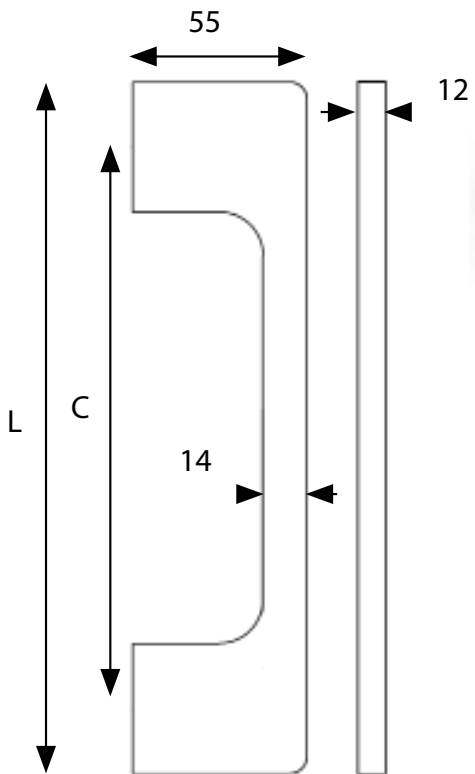

Thin Door & Appliance Pulls

Ref. No	C mm	L mm	L inches	H mm	Box
192160EXT-38	160	196	7-3/4	55	10
192300EXT-38	300	336	13-3/8	55	5

Through-mount & Appliance Pull only

Matching cabinet pull - page 20 of Catalogue

Fasteners NOT Included: #6x30mm screw (see pages 129 - 130 of catalogue) • AISI 304 Stainless Steel with a brushed finish