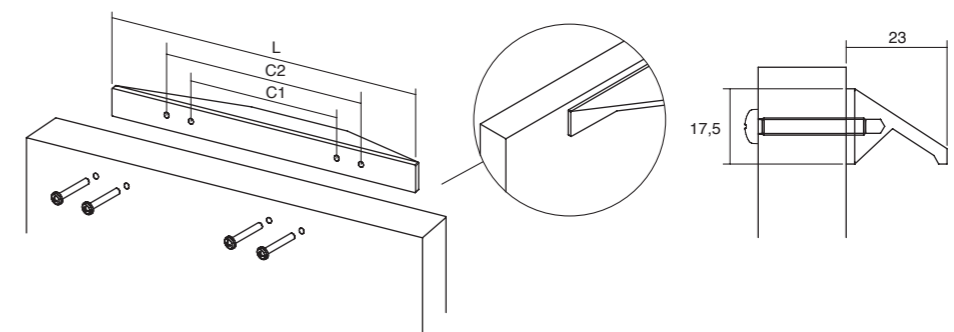

0322

CUTT

ALUMINIUM

Finishes

- Polished chrome
- Matt black
- Stainless steel look

01 Polished chrome	09 Matt black	24 Stainless steel look	C1	C2	L	↓	☐
0322200L01	0322200L09	0322200L24	96	128	200	4	25
0322400L01	0322400L09	0322400L24	192	320	400	4	25
0322600L01	0322600L09	0322600L24	320	480	600	4	25
-	03221000L09	03221000L24	320	896	1000	4	15
-	03221500L09	03221500L24	480	1376	1500	4	10