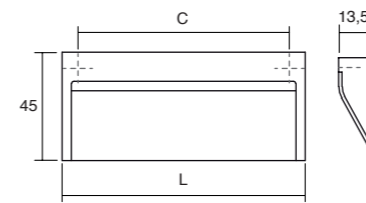

0119

**WAVE**

ZAMAK

Finishes	←→	o — o
Polished chrome	45 mm	32 mm
Brushed nickel	173 mm	160 mm
Matt black		

01	23	M2	C	L	↓	☐
Polished chrome	Brushed nickel	Matt black				
0119032Z01	0119032Z23	0119032ZM2	32	45	2	25
0119160Z01	0119160Z23	0119160ZM2	160	173	2	25